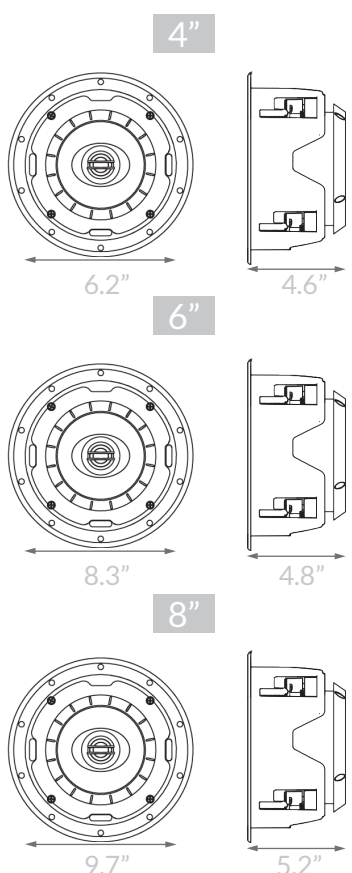

CUTOUT DIMENSIONS

IN-CEILING

IN-WALL

BRACKETS

Episode speaker brackets make installing your favorite Episode speakers quick and easy. They were engineered with a unique, quick-connect design and raised mud ring for a clear cut.

SKU BREAKDOWN

ES(S) - HT900 - IW(LCR) - 6

PERFORMANCE LEVEL

- 150**
Woofer: Treated paper cone
Tweeter: Silk dome
- 350**
Woofer: Polypropylene
Tweeter: Fabric dome
- 550**
Woofer: Injection-molded polypropylene
Tweeter: Teteron
- 1300**
Woofer: Polypropylene
Tweeter: Silk dome
- 1500**
Woofer: Polypropylene with vapor deposit titanium
Tweeter: Silk dome with vacuum-deposited titanium
- 1700**
Woofer: Honeycomb fiberglass nomenclon
Tweeter: Pure titanium
- HT700**
Woofer: Paper with Kevlar cone (NCS)
Tweeter: Titanium catenary dome
- HT900**
Woofer: Paper with Kevlar cone (NCS)
Tweeter: High-performance ribbon tweeter dome