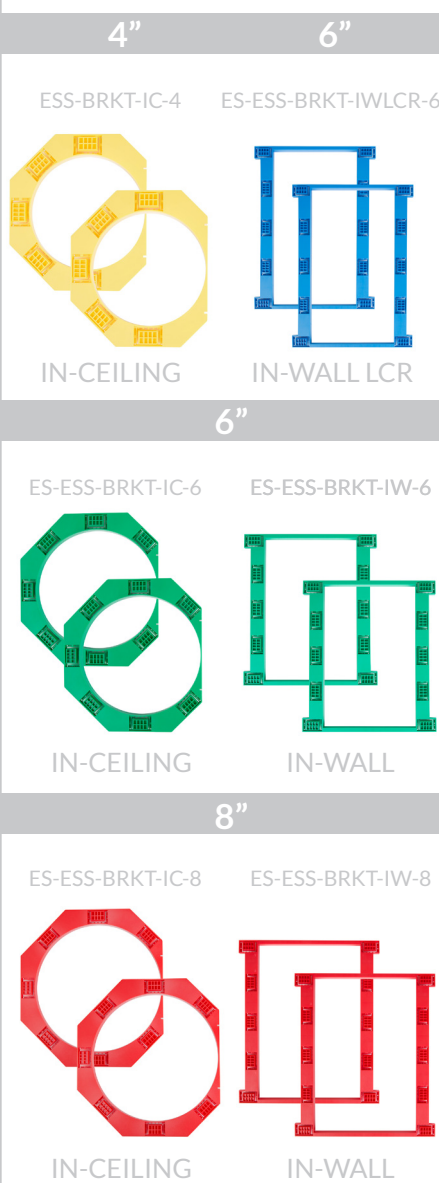

CUTOUT DIMENSIONS

IN-CEILING

IN-WALL

BRACKETS

Episode speaker brackets make installing your favorite Episode speakers quick and easy. They were engineered with a unique, quick-connect design and raised mud ring for a clear cut.

SKU BREAKDOWN

ES(S) - HT900 - IW(LCR) - 6

PERFORMANCE LEVEL

- 150**
Woofer: Treated paper cone
Tweeter: Silk dome
- 350**
Woofer: Polypropylene
Tweeter: Fabric dome
- 550**
Woofer: Injection-molded polypropylene
Tweeter: Teteron
- 1300**
Woofer: Polypropylene
Tweeter: Silk dome
- 1500**
Woofer: Polypropylene with vapor deposit titanium
Tweeter: Silk dome with vacuum-deposited titanium
- 1700**
Woofer: Honeycomb fiberglass nomenclon
Tweeter: Pure titanium
- HT700**
Woofer: Paper with Kevlar cone (NCS)
Tweeter: Titanium catenary dome
- HT900**
Woofer: Paper with Kevlar cone (NCS)
Tweeter: High-performance ribbon tweeter dome