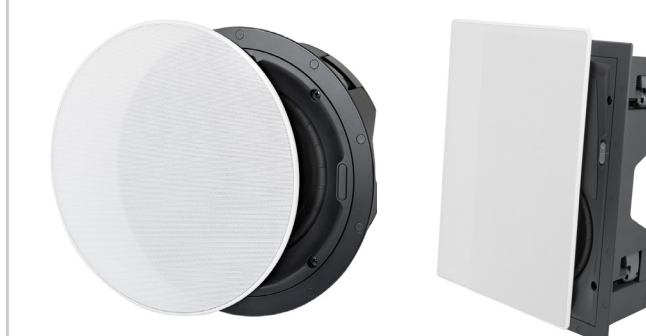

SKU BREAKDOWN

ES(S) - HT900 - IW(LCR) - 6

PERFORMANCE LEVEL

- 150**
Woofer: Treated paper cone
Tweeter: Silk dome
- 350**
Woofer: Polypropylene
Tweeter: Fabric dome
- 550**
Woofer: Injection-molded polypropylene
Tweeter: Teteron
- 1300**
Woofer: Polypropylene
Tweeter: Silk dome
- 1500**
Woofer: Polypropylene with vapor deposit titanium
Tweeter: Silk dome with vacuum-deposited titanium
- 1700**
Woofer: Honeycomb fiberglass nomenclon
Tweeter: Pure titanium
- HT700**
Woofer: Paper with Kevlar cone (NCS)
Tweeter: Titanium catenary dome
- HT900**
Woofer: Paper with Kevlar cone (NCS)
Tweeter: High-performance ribbon tweeter dome

GRILLES

A magnetic, thin-bezel, paintable grille keeps the speaker out of sight for a smooth, minimalist finish.

Colors: Black, white
Shapes: Round, square, rectangular
Types: Thin-bezel, bezel-less

ENCLOSURES

Episode Signature back boxes effectively reduce sound propagation to adjacent rooms by up to 30dB while providing a smoother, more predictable performance. It also features a direct, jumper-less connection to the speaker to simplify installs.

900

Our 900 series home theater tower speakers are designed to give you the best audio experience imaginable. A sealed MDF enclosure and unique, lightweight ribbon tweeter deliver best-in-class performance.