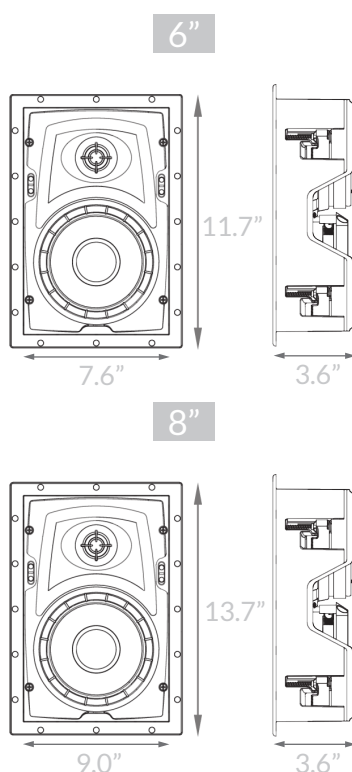

CUTOUT DIMENSIONS

IN-CEILING

IN-WALL

BRACKETS

Episode speaker brackets make installing your favorite Episode speakers quick and easy. They were engineered with a unique, quick-connect design and raised mud ring for a clear cut.

SKU BREAKDOWN

ES(S) - HT900 - IW(LCR) - 6

PERFORMANCE LEVEL

- 150**
Woofer: Treated paper cone
Tweeter: Silk dome
- 350**
Woofer: Polypropylene
Tweeter: Fabric dome
- 550**
Woofer: Injection-molded polypropylene
Tweeter: Teteron
- 1300**
Woofer: Polypropylene
Tweeter: Silk dome
- 1500**
Woofer: Polypropylene with vapor deposit titanium
Tweeter: Silk dome with vacuum-deposited titanium
- 1700**
Woofer: Honeycomb fiberglass nomenclon
Tweeter: Pure titanium
- HT700**
Woofer: Paper with Kevlar cone (NCS)
Tweeter: Titanium catenary dome
- HT900**
Woofer: Paper with Kevlar cone (NCS)
Tweeter: High-performance ribbon tweeter dome